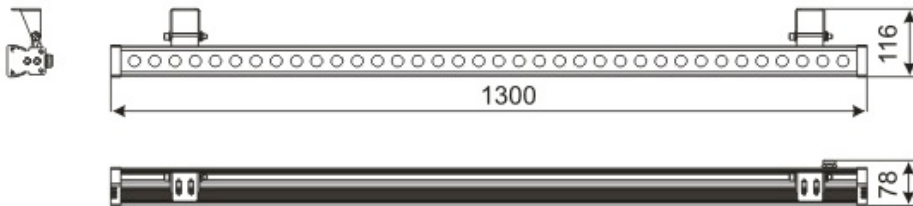

LED Wall Wash Lighting – LR-WW0130

Model No.	LR-WW0130
LED Type	CREE XP
LED Q'TY.	36
Beam Angle	45°/60°
Minimum luminous flux(lm)	3240
Voltage	120-240V
LED Watt	36W
Environmental Temperature	- 20°C-60°C
Environmental Humidity	0%-95%
Safety Class	I
Safety Type	IP65
Material	Aluminium
Driver	Included